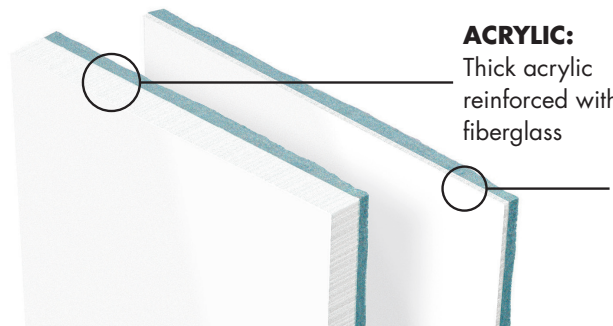

Advantages :

- Easily repaired
- Easy to clean
- Resists chipping and cracking
- High gloss finish
- Retains heat
- Color won't fade
- Resists mold and mildew

ACRYLIC:
Thick acrylic reinforced with fiberglass

GELCOAT:
Gelcoat reinforced with fiberglass