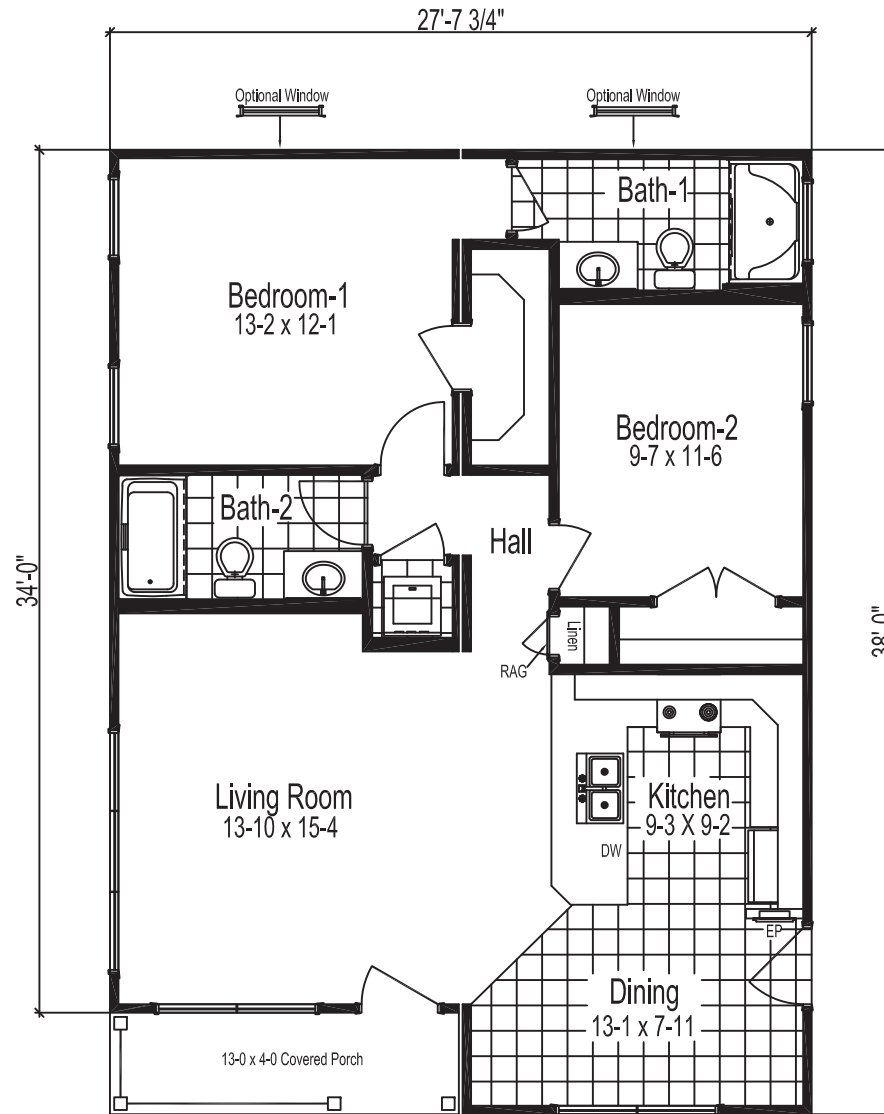

THE CRAVEN

Changes to the Mainstreet Collection are not permitted except for published options.

The
Mainstreet
Collection

These are artist renditions for sales purposes only.
Refer to working drawings for actual dimensions.
© 2010 Nationwide Homes 3/30/10

NATIONWIDE
Homes
HiPERFORMANCE BUILDERS